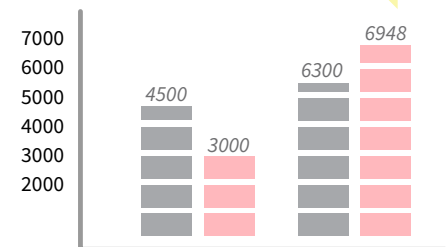

InEdquidess